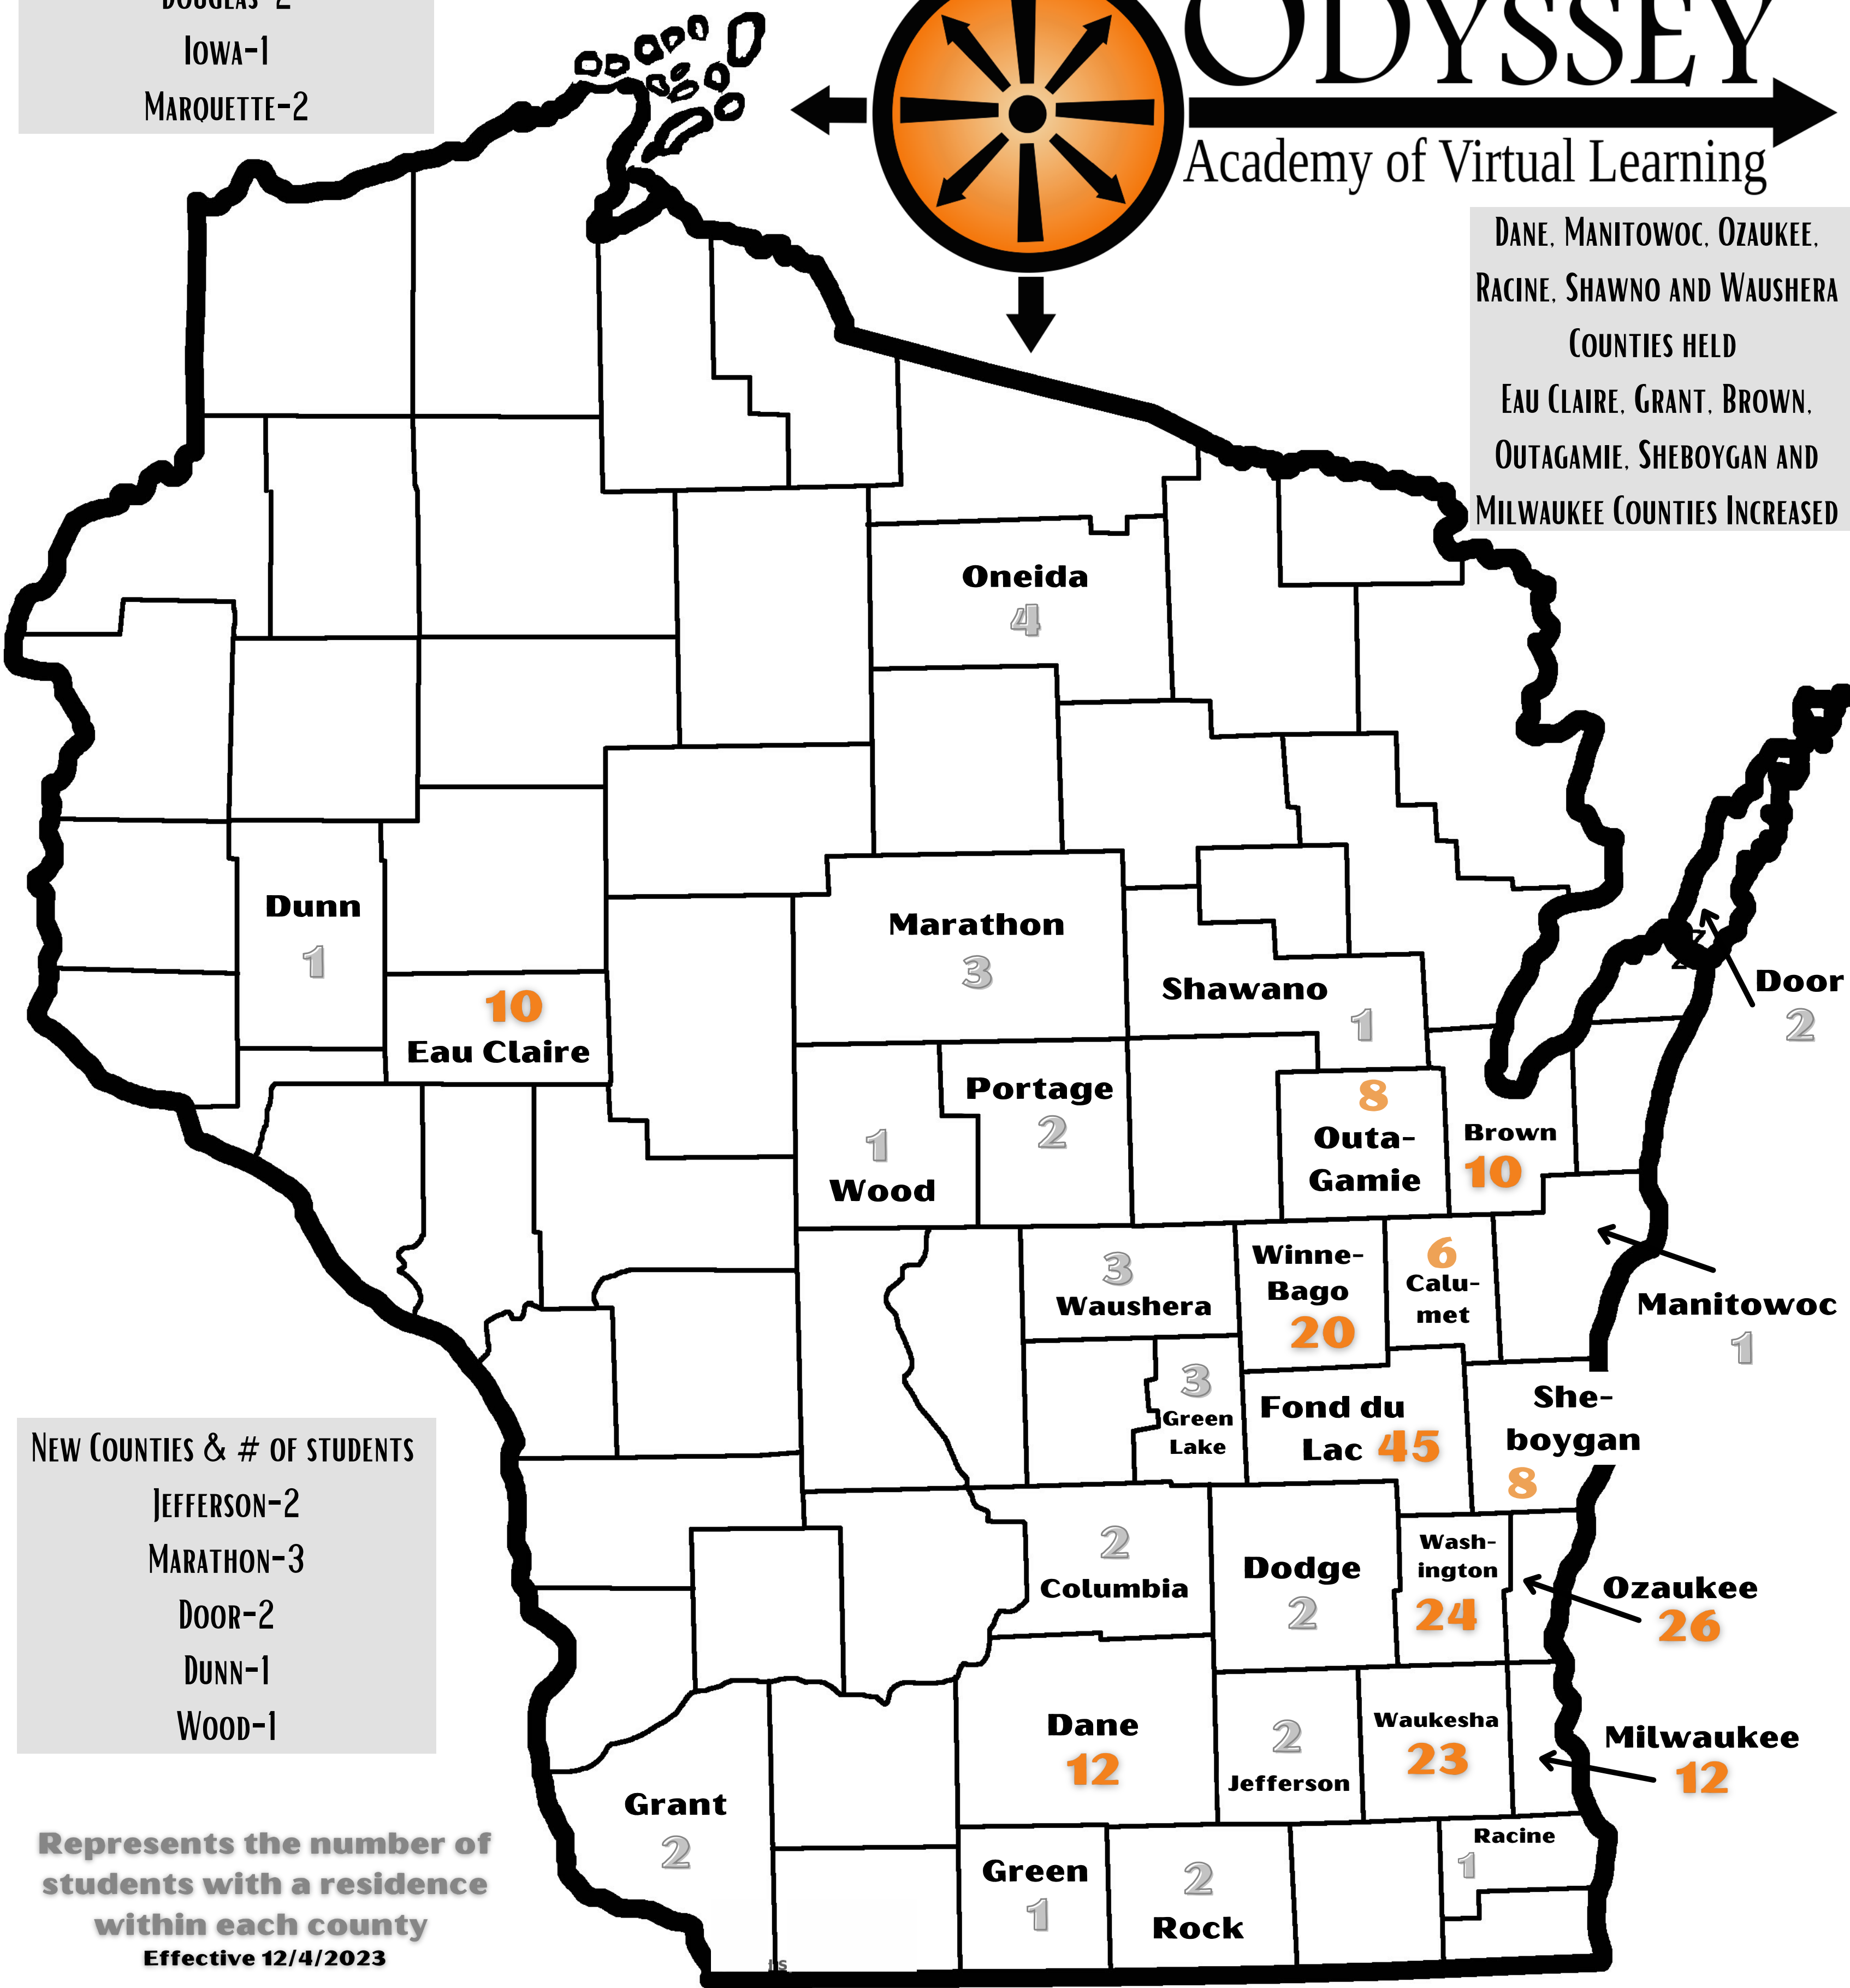

# 2023-2024 SCHOOL YEAR

## LOST COUNTIES & # OF STUDENTS

FROM 22-23 SCHOOL YEAR:

- DOUGLAS-2
- IOWA-1
- MARQUETTE-2

# ODYSSEY

Academy of Virtual Learning

DANE, MANITOWOC, OZAUKEE,  
RACINE, SHAWNO AND WAUSERA  
COUNTIES HELD  
EAU CLAIRE, GRANT, BROWN,  
OUTAGAMIE, SHEBOYGAN AND  
MILWAUKEE COUNTIES INCREASED

## NEW COUNTIES & # OF STUDENTS

- JEFFERSON-2
- MARATHON-3
- DOOR-2
- DUNN-1
- WOOD-1

Represents the number of students with a residence within each county  
Effective 12/4/2023